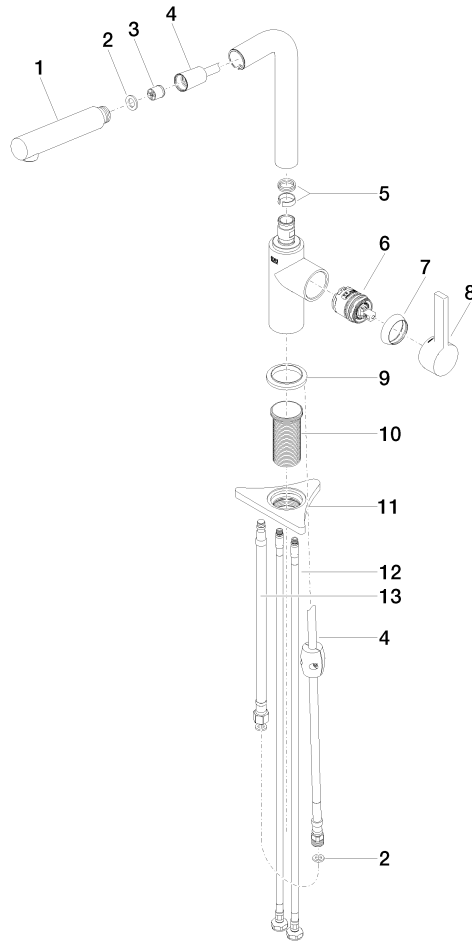

DORNBACHT PIUR Single-lever mixer Pull-out - Soft Black

33 950 210

- 204mm projection
- pivotable spout 360°
- air-enriched flow
- max. flow 8 l/min at 3 bar flow pressure
- fabric braided hose 1500 mm

Intrinsic protection against back flow.

	Soft Black	33 950 210-69
	Chrome	33 950 210-00
	Brushed Nickel	33 950 210-70

DORNBRAUCH PIUR Single-lever mixer Pull-out - Soft Black

33 950 210

Flow rate chart

Certificates

Belgaqua_23-012- ACS_23 ACC NY AbP_10138.
27_3. 306.

DORNBRAUCHT PIUR Single-lever mixer Pull-out - Soft Black

33 950 210

Parts for other finishes can be found here: [Chrome](#)

Spare parts list

No.	Item Number	Name	Quantity used	Delivery time
1	90 12 11 180 00-69	shower	1	2
2	90 14 05 081 00 90	seal	1	2
3	90 23 01 051 00 90	flow reducer	1	2
4	90 30 02 101 00 90	hose	1	2
5	90 14 15 060 00 90	gasket kit	1	2
6	90 15 05 060 00 90	cartridge	1	2
7	90 28 30 011 00-69	cover	1	2
8	90 20 21 001 00-69	handle	1	2
9	90 27 21 001 00-69	rosette	1	2
10	90 30 01 200 00 90	shaft	1	2
11	90 23 10 003 00 90	fixing set	1	2
12	04 30 04 101 00 90	hose	2	2
13	90 30 04 110 00 90	hose	1	2