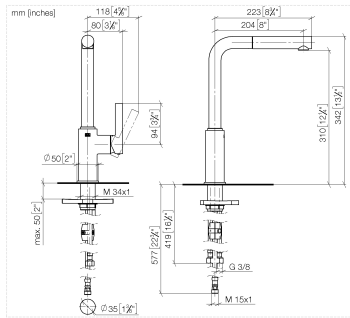

DORNBACHT PIUR Single-lever mixer Pull-out - Soft Black

33 950 210

- 204mm projection
- pivotable spout 360°
- air-enriched flow
- max. flow 8 l/min at 3 bar flow pressure
- fabric braided hose 1500 mm

Intrinsic protection against back flow.

	Soft Black	33 950 210-69
	Chrome	33 950 210-00
	Brushed Nickel	33 950 210-70

DORNBRAUCH PIUR Single-lever mixer Pull-out - Soft Black

33 950 210

Flow rate chart

Certificates

Belgaqua_23-012- ACS_23 ACC NY AbP_10138.
27_3. 306.

DORNBRAUCHT PIUR Single-lever mixer Pull-out - Soft Black

33 950 210

Parts for other finishes can be found here: [Chrome](#)

Spare parts list

No.	Item Number	Name	Quantity used	Delivery time
1	90 12 11 180 00-69	shower	1	2
2	90 14 05 081 00 90	seal	1	2
3	90 23 01 051 00 90	flow reducer	1	2
4	90 30 02 101 00 90	hose	1	2
5	90 14 15 060 00 90	gasket kit	1	2
6	90 15 05 060 00 90	cartridge	1	2
7	90 28 30 011 00-69	cover	1	2
8	90 20 21 001 00-69	handle	1	2
9	90 27 21 001 00-69	rosette	1	2
10	90 30 01 200 00 90	shaft	1	2
11	90 23 10 003 00 90	fixing set	1	2
12	04 30 04 101 00 90	hose	2	2
13	90 30 04 110 00 90	hose	1	2